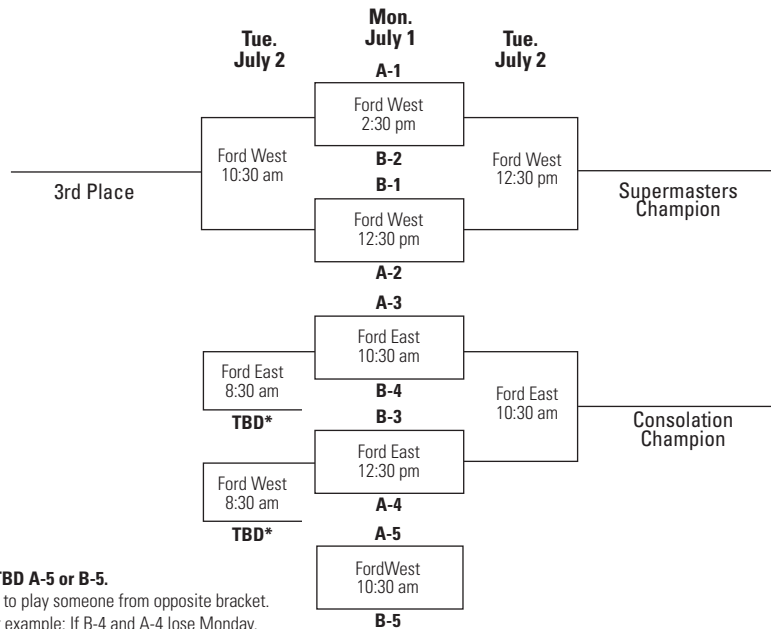

# Supermasters Division

## June 29, 30 — Pool Play

20 minute running halves, 5 minute halftime

Sat. June 29	Earl Bill Pool (A) — Ford East		Tom Bruder Pool (B) — Ford West	
Time	Visitor	Home	Visitor	Home
10:30 am	Elder Statesmen	Princeton BCLF	C2C Magic Wands	CoBiz
11:30 am	Team ARTA	Moondoggies	Navy Old Goats	Yellow Dog
12:30 pm	Middlebury	Elder Statesmen	Arizona Wildfire	C2C Magic Wands
1:30 pm	Princeton BCLF	Team ARTA	CoBiz	Navy Old Goats
2:30 pm	Middlebury	Moondoggies	Arizona Wildfire	Yellow Dog
Sun. June 30	Earl Bill Pool (A) — Ford West		Tom Bruder Pool (B) — Ford East	
Time	Visitor	Home	Visitor	Home
10:30 am	Elder Statesmen	Team ARTA	C2C Magic Wands	Navy Old Goats
11:30 am	Moondoggies	Princeton BCLF	Yellow Dog	CoBiz
12:30 pm	Team ARTA	Middlebury	Navy Old Goats	Arizona Wildfire
1:30 pm	Moondoggies	Elder Statesmen	Yellow Dog	C2C Magic Wands
2:30 pm	Princeton BCLF	Middlebury	CoBiz	Arizona Wildfire

## July 1, 2 — Bracket Play

\* TBD A-5 or B-5.

Try to play someone from opposite bracket.  
For example: If B-4 and A-4 lose Monday,  
B-4 plays A-5, B-5 plays A-4. If that doesn't  
work out it is Director's choice.