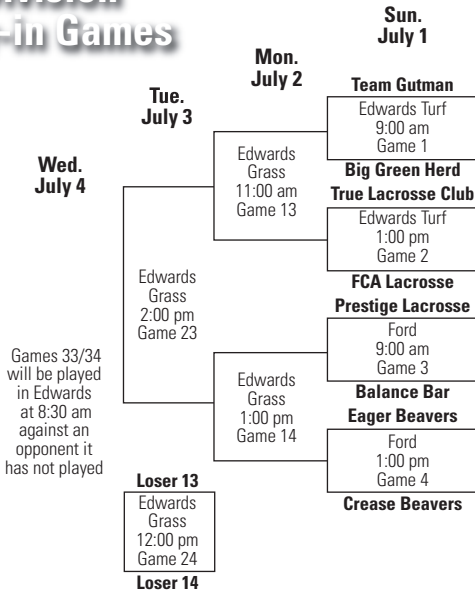

Men's Elite Division Play-in Games

2 points awarded for goals beyond 16 yards.
30-second shot clock rule.